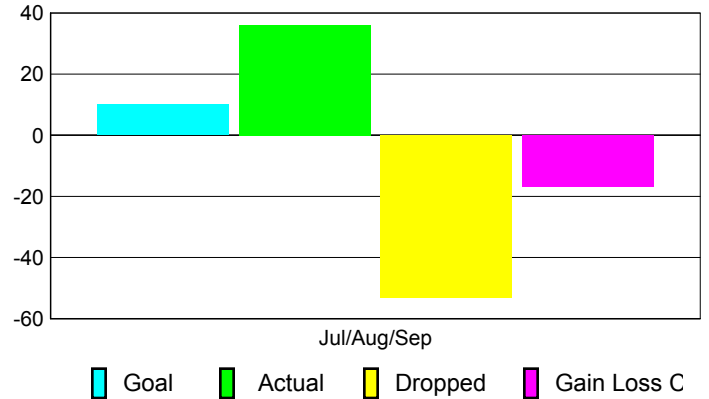

Membership Results 2010-2011

Goal, New, Dropped, Gain/Loss